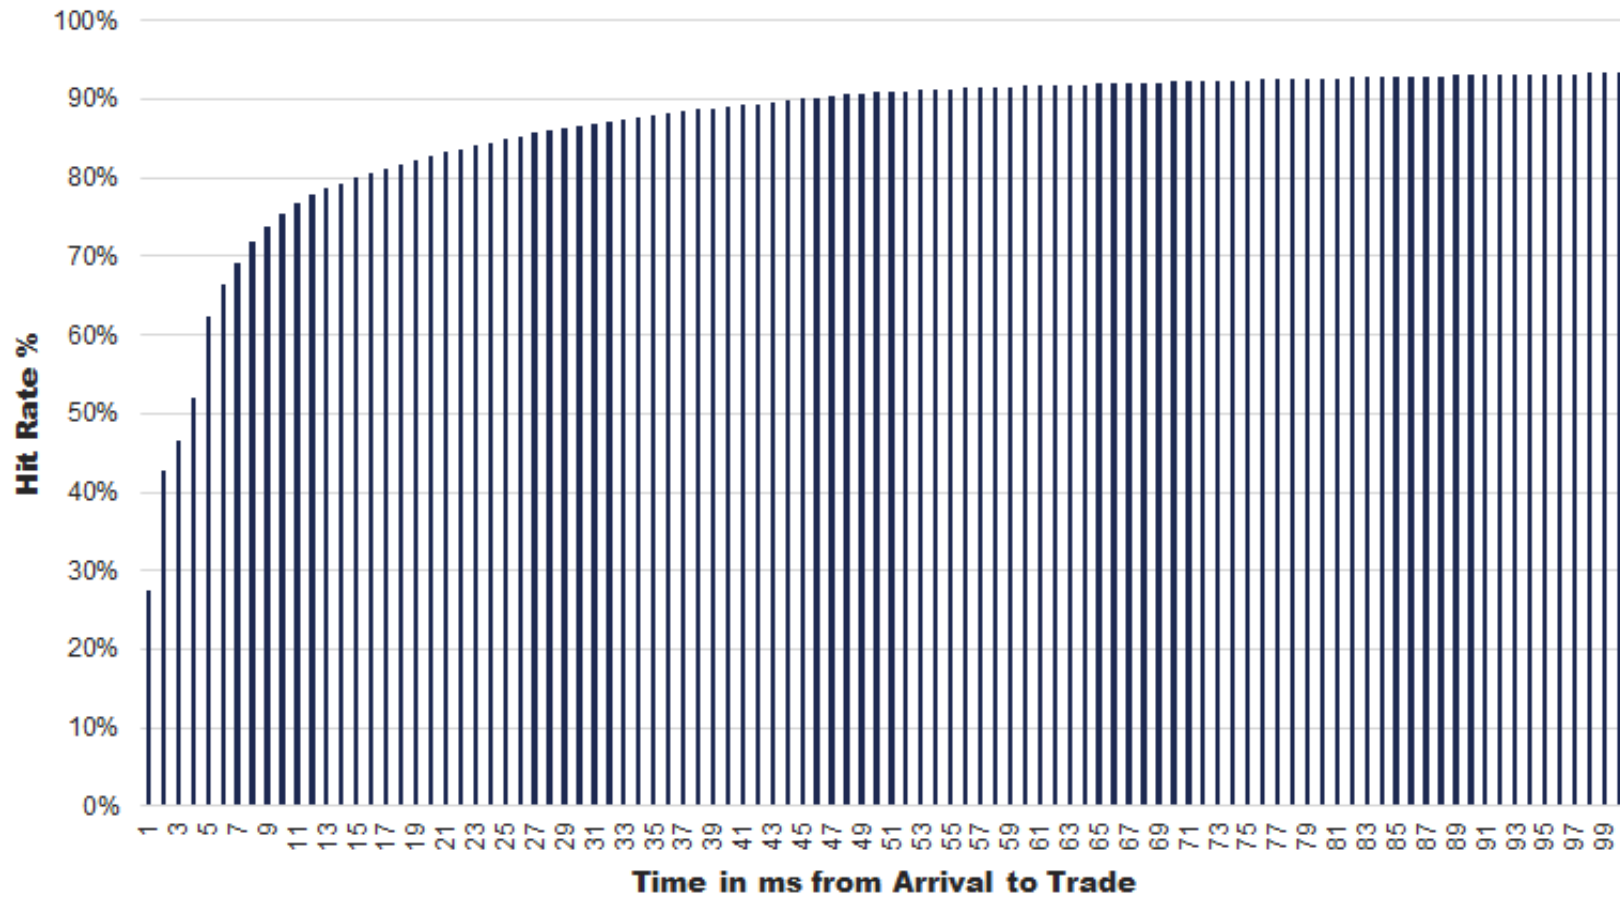

DISTRIBUTION OF SLOW IOC TRADES BY “ARRIVAL TIME TO TRADE TIME (IN MS)”

212.618.2060 | 877.566.2437 | BIDSTRADING.COM

September 2024 Data